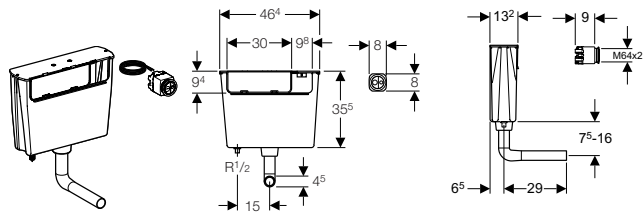

Cisterns for furniture

Low height concealed cistern for furniture, dual flush, incl. pneumatic flush actuator

Application Purpose

- For installation in bathroom furniture
- For dual flush
- Not suitable for solid construction

Characteristics

- Pneumatic flush actuation
- Water supply connection at the bottom left

Product Details

Flush volume factory setting	5.5 and 3 l

Scope Of Delivery

- Dual flush actuator
- Flush bend
- Sleeve
- Fastening material

Ordering Information

Article no.	Description
109.720.00.1	Low height concealed cistern for furniture, dual flush, incl. pneumatic flush actuator