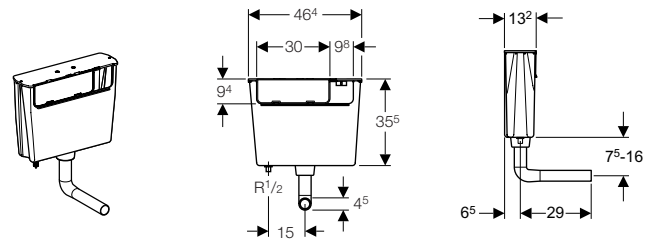

Low height concealed cistern for furniture, single flush

Application Purpose

- For installation in bathroom furniture
- For single flush
- Not suitable for solid construction

Characteristics

- Pneumatic flush actuation
- Water supply connection at the bottom left

Product Details

Flush volume factory setting	5.5 l

Scope Of Delivery

- Flush bend
- Sleeve
- Fastening material
- Excluded: Single flush actuator

Ordering Information

Article no.	Description
109.721.00.1	Low height concealed cistern for furniture, single flush

Note

- For single flush 5.5 l see article no. 115.941 page 122, article no. 115.114 page 123, article no. 115.943 page 124, article no. 115.918 page 124.